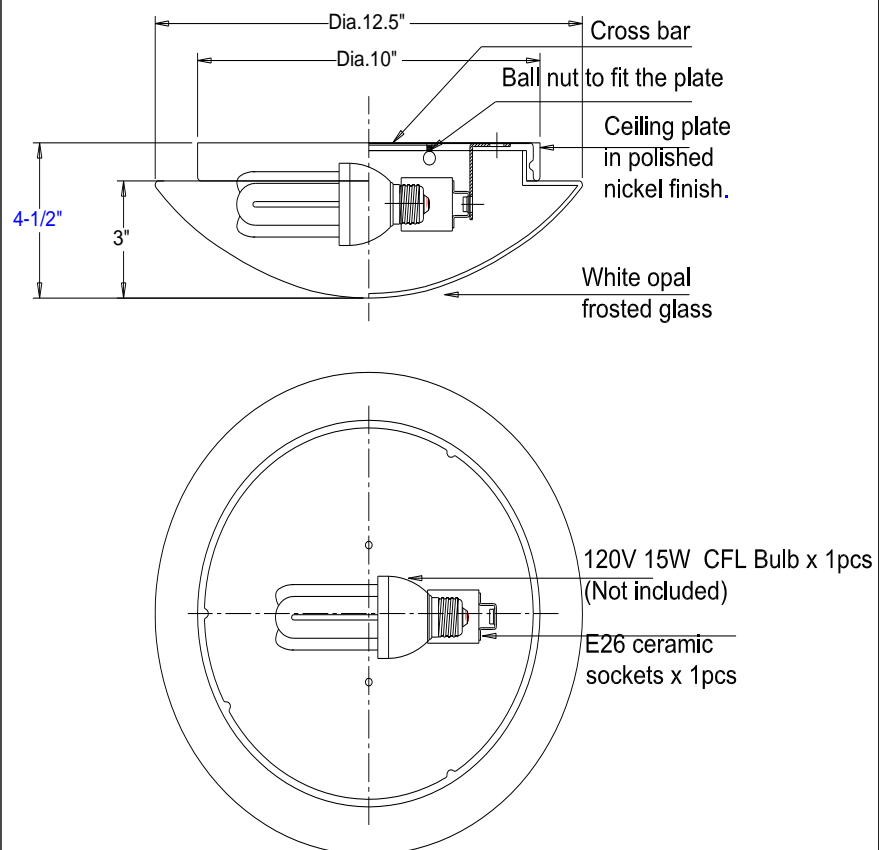

HYATT AQUALEA RESORT PROJECT, FL 2009

LT-001A CEILING MOUNT W/WHITE OPAL FROSTED GLASS

LT-001(002-011-015): 12.5"W x 4.5"H